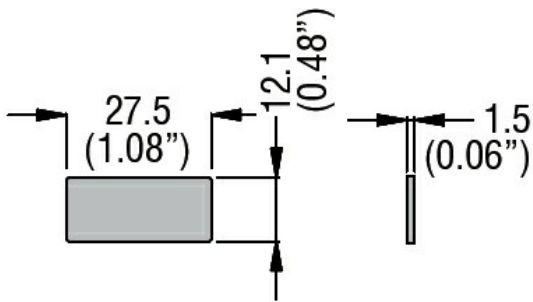

REV-0-FWD

Product designation Labels
 Product type designation LPXA...2...

Mechanical features

Weight g 0.001

Dimensions

Certifications and compliance

Compliance /

Certificates /