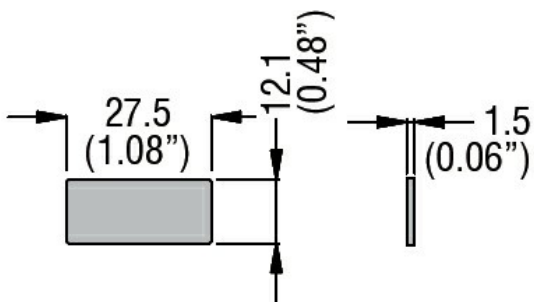

BAJADA

Product designation	Labels
Product type designation	LPXA...2...
Mechanical features	
Weight	g 0.001
Dimensions	

Certifications and compliance	
Compliance	/
Certificates	/

ETIM classification	
ETIM 8.0	EC000624 - Text plate for command devices