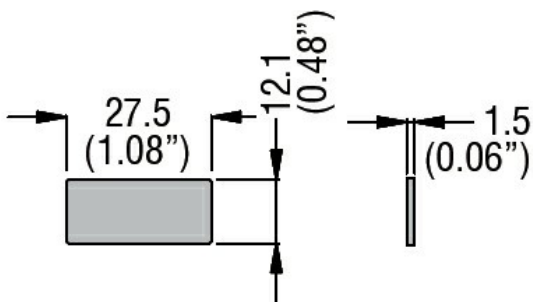

Product designation	Labels
Product type designation	LPXA...2...
Mechanical features	
Weight	g 0.001
Dimensions	

Certifications and compliance	
Compliance	/
Certificates	/

ETIM classification	
ETIM 8.0	EC000624 - Text plate for command devices