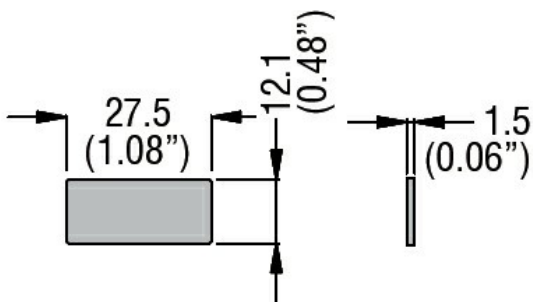

Product designation	Labels
Product type designation	LPXA...2...
<b>Mechanical features</b>	
Weight	g 0.001
<b>Dimensions</b>	

<b>Certifications and compliance</b>	
Compliance	/
Certificates	/

<b>ETIM classification</b>	
ETIM 8.0	EC000624 - Text plate for command devices