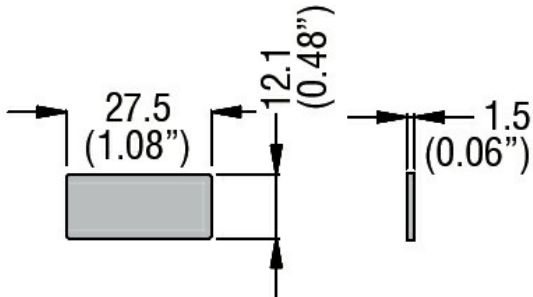

Product designation		Labels
Product type designation		LPXA...2...
<b>Mechanical features</b>		
Weight	g	0.001
<b>Dimensions</b>		

<b>Certifications and compliance</b>		
Compliance	/	
Certificates	/	

<b>ETIM classification</b>		
ETIM 8.0		EC000624 - Text plate for command devices