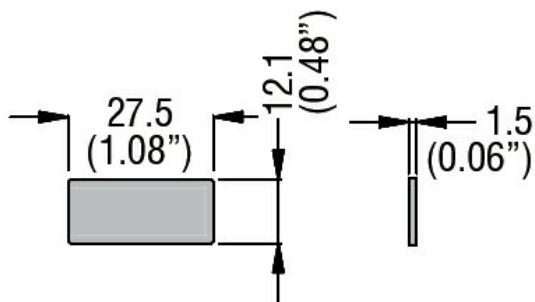

Product designation	Labels
Product type designation	LPXA...2...
Mechanical features	
Weight	g 0.001
Dimensions	

Certifications and compliance	
Compliance	/
Certificates	/
ETIM classification	

ETIM 8.0	EC000624 - Text plate for command devices
----------	-------------------------------------------