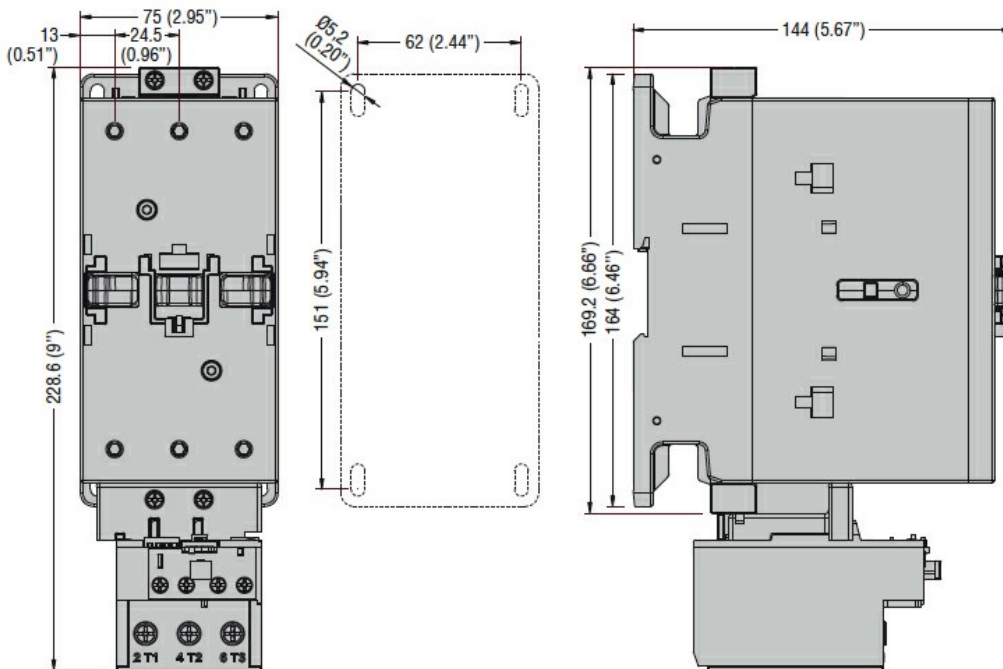

**General characteristics**

Reset mode

Manual

**Mechanical features**

Fixing

Direct mounting  
on BF95...  
BF150...

**Dimensions**

**Wiring diagrams**