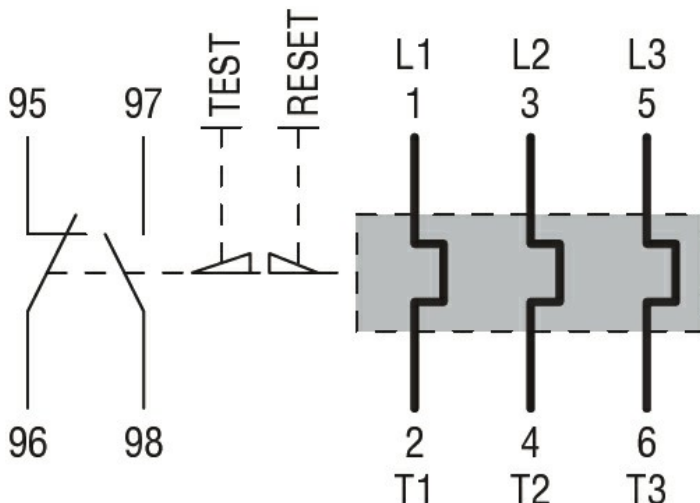

**General characteristics**

Reset mode

Manual

**Mechanical features**

Fixing

Direct mounting  
on BF95...  
BF150...

**Dimensions**

**Wiring diagrams**