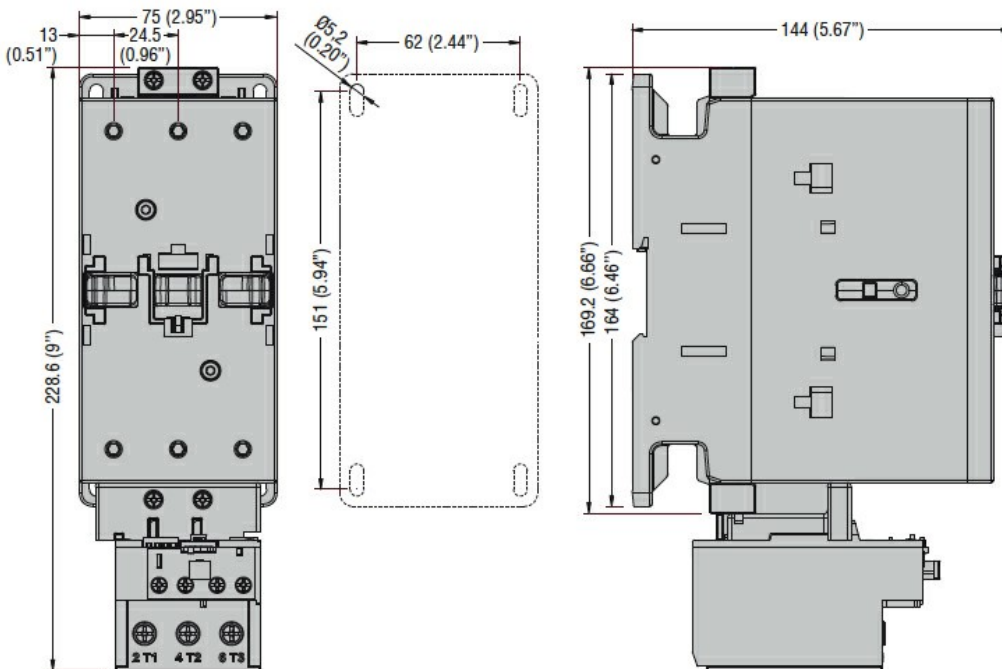

**General characteristics**

Reset mode

Manual

**Mechanical features**

Fixing

Direct mounting  
on BF95...  
BF150...

**Dimensions**

**Wiring diagrams**