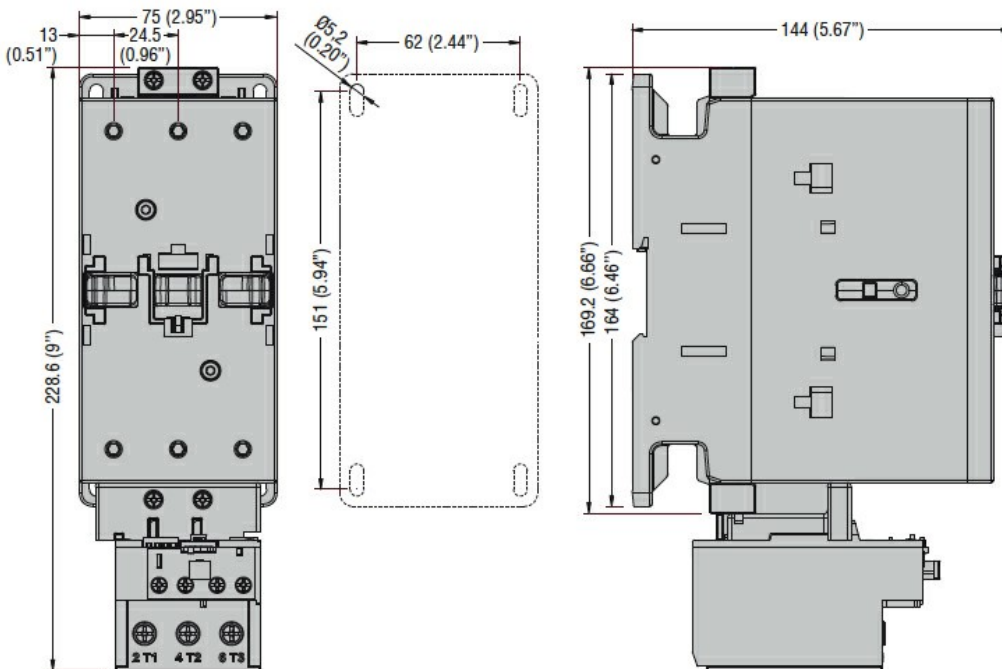

General characteristics

Reset mode

Manual

Mechanical features

Fixing

Direct mounting
on BF95...
BF150...

Dimensions

Wiring diagrams