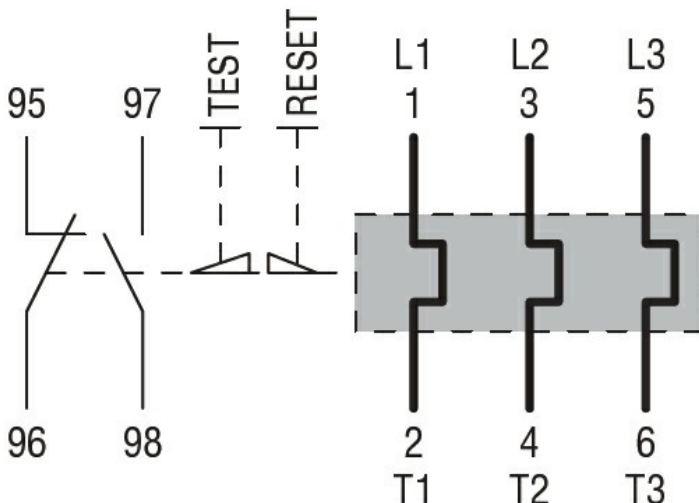

General characteristics

Reset mode

Manual

Mechanical features

Fixing

Direct mounting
on BF95...
BF150...

Dimensions

Wiring diagrams