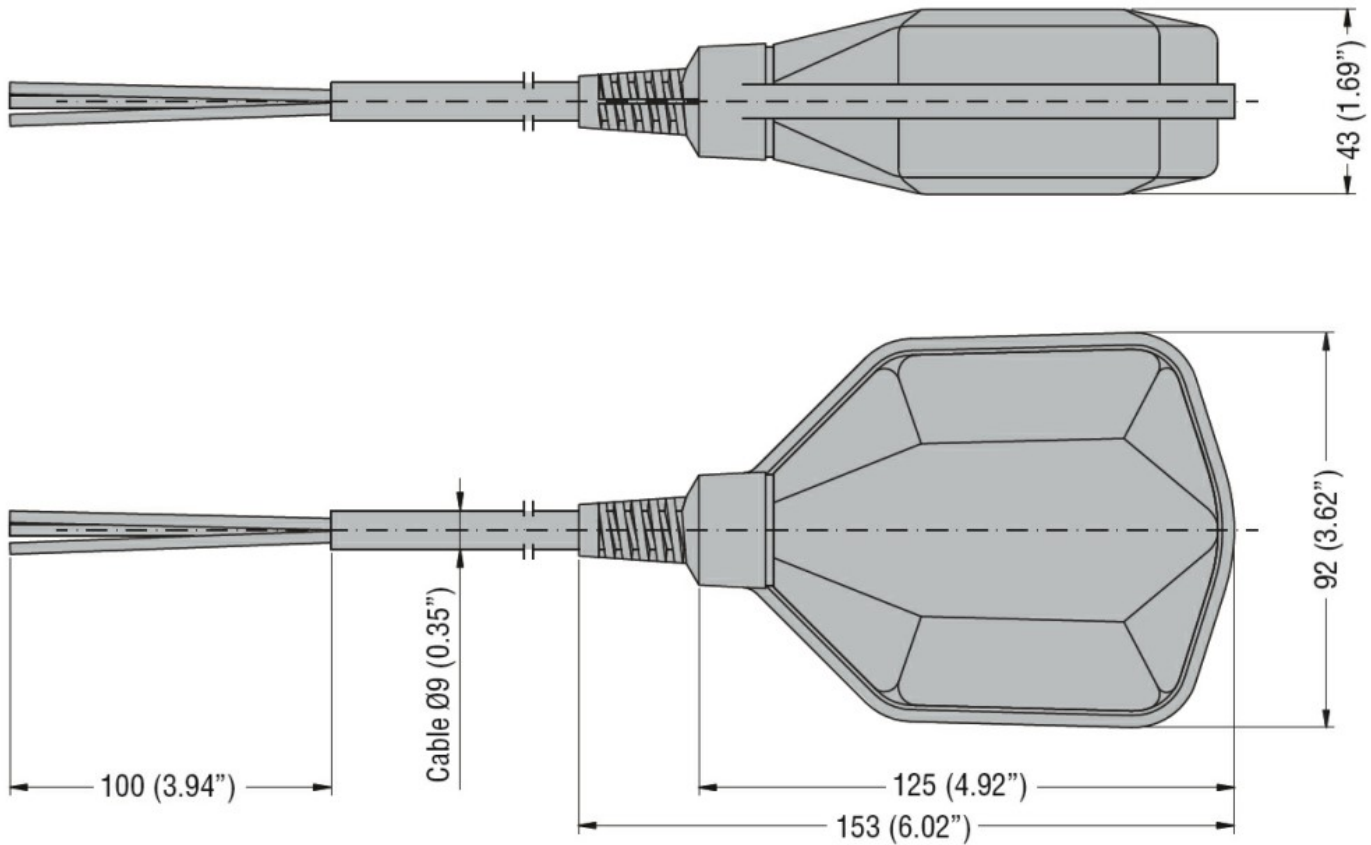

Function	Emptying or filling	
Relay outputs		
Number of relays	Nr.	1
Connections		
Maximum cable length	m / ft	40
Housing		
Cable material	PVC A05 VV-F3X1	

Dimensions

Certifications and compliance

Compliance