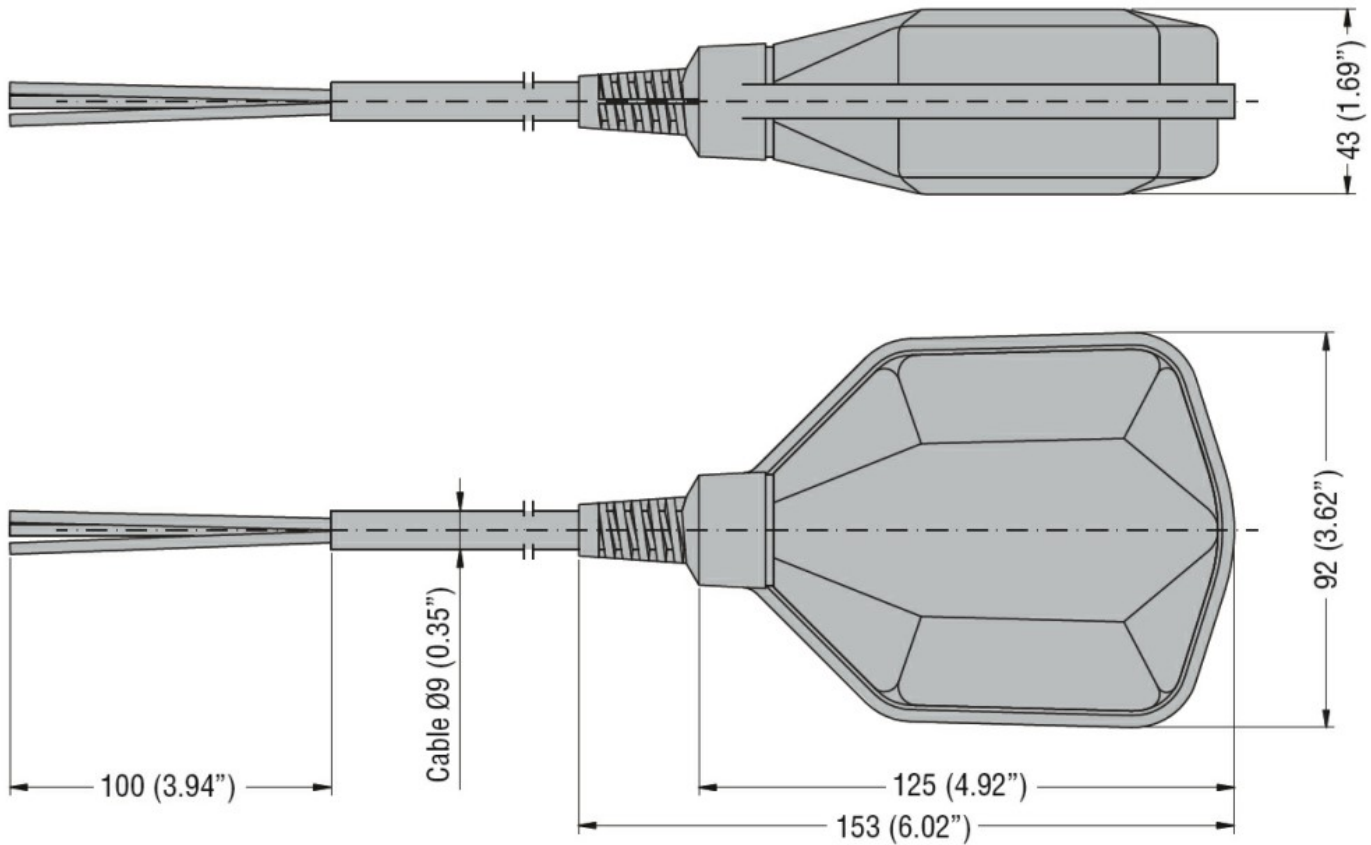

Function	Emptying or filling	
Relay outputs		
Number of relays	Nr.	1
Connections		
Maximum cable length	m / ft	35
Housing		
Cable material	PVC A05 VV-F3X1	

Dimensions

Certifications and compliance

Compliance