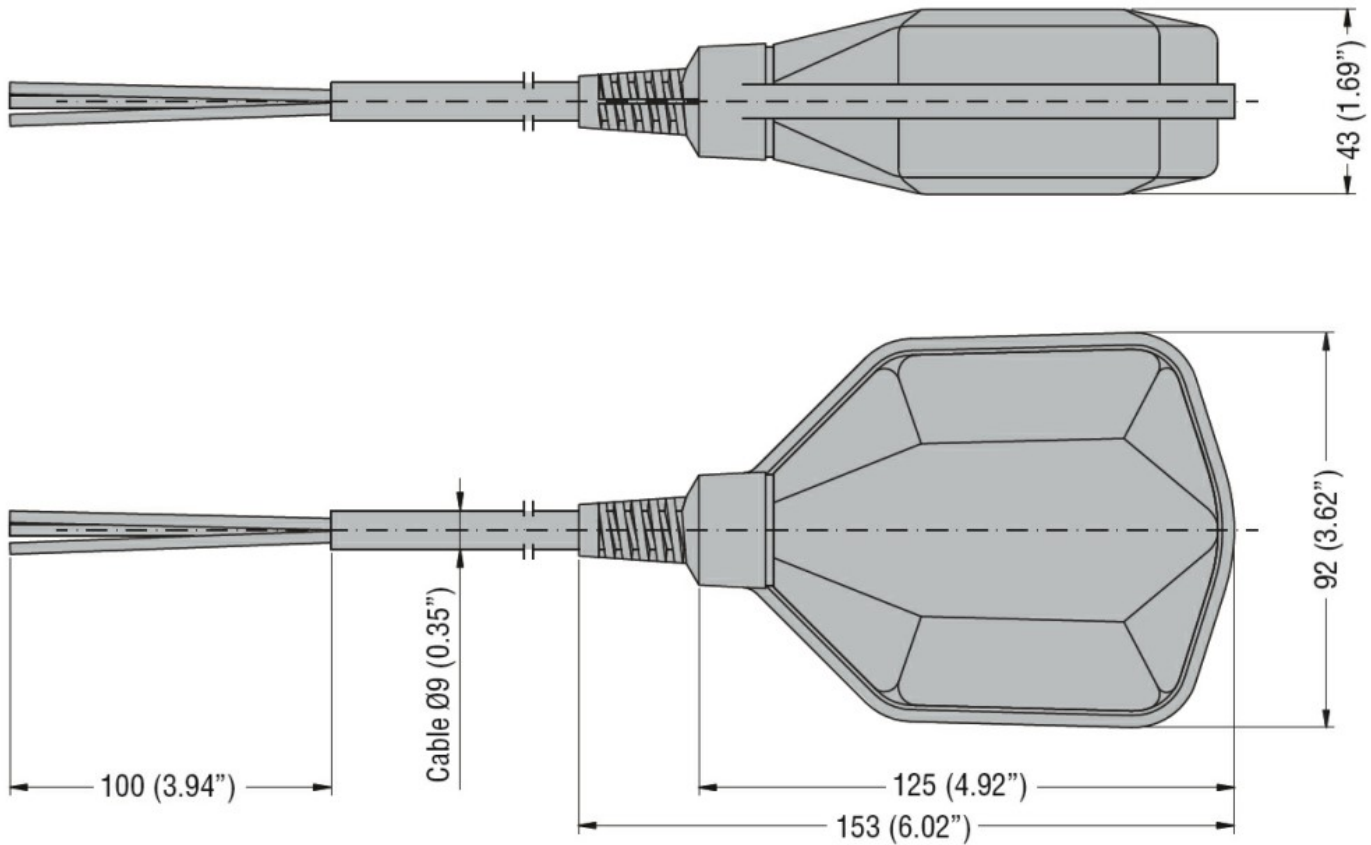

Function	Emptying or filling	
Relay outputs		
Number of relays	Nr.	1
Connections		
Maximum cable length	m / ft	30
Housing		
Cable material	PVC A05 VV-F3X1	

Dimensions

Certifications and compliance

Compliance