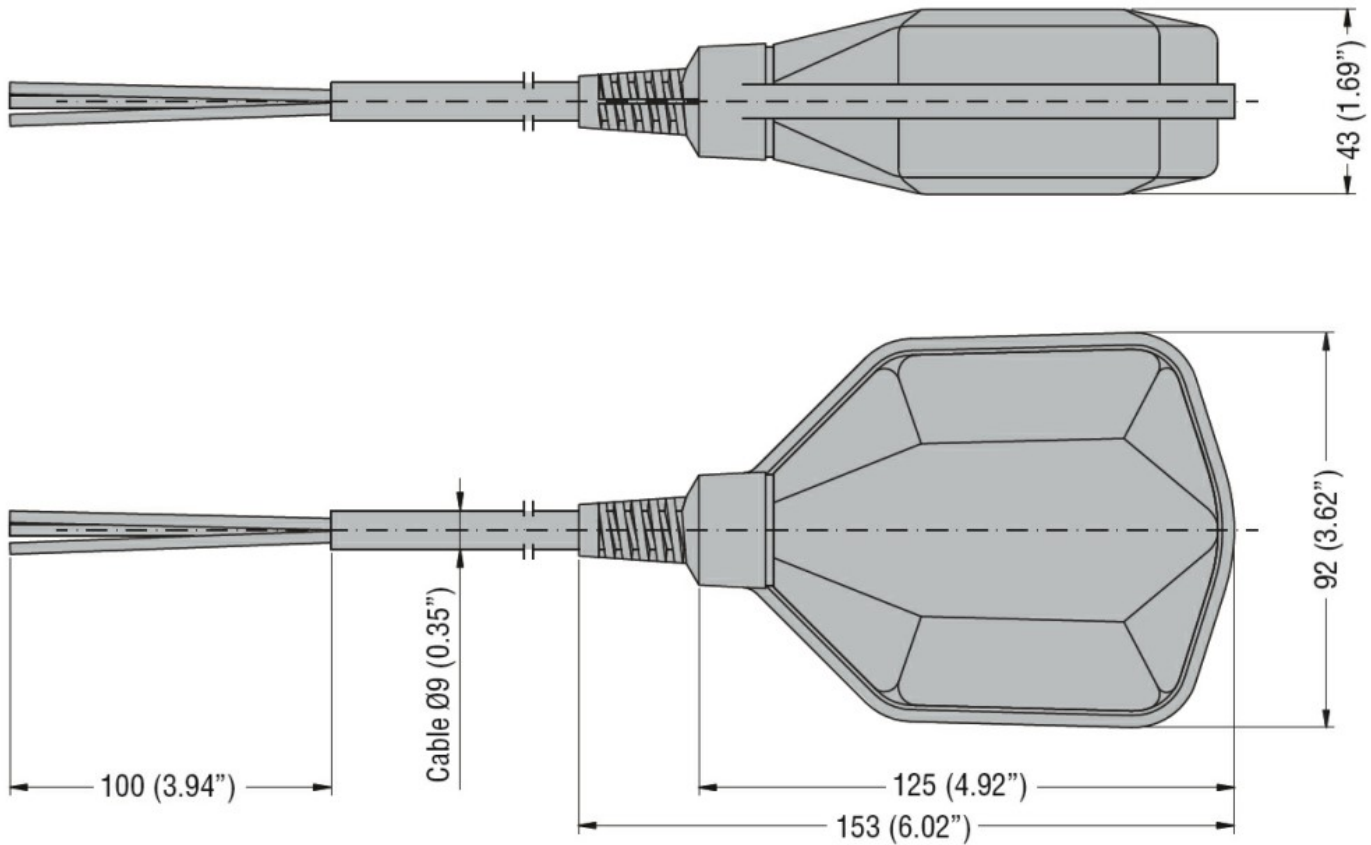

Function	Emptying or filling	
<b>Relay outputs</b>		
Number of relays	Nr.	1
<b>Connections</b>		
Maximum cable length	m / ft	25
<b>Housing</b>		
Cable material	PVC A05 VV-F3X1	

**Dimensions**

**Certifications and compliance**