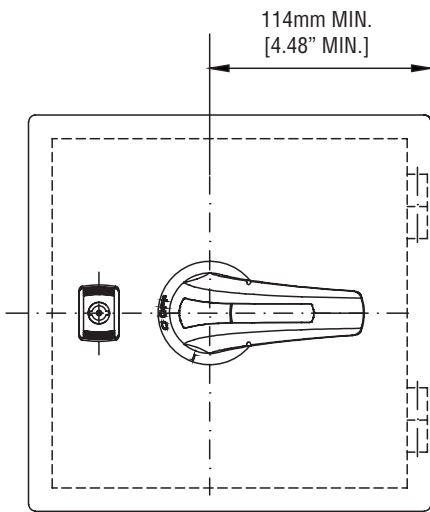

- GB** ASSEMBLY INSTRUCTIONS
- I** ISTRUZIONI DI MONTAGGIO
- D** ANWEISUNG
- E** INSTRUCCIONES DE MONTAJE

GEFX6...

WARNING!! This equipment is to be installed by qualified persons, to prevent damages or safety hazards. Refer to our catalogue for the correct operational limits.

! Attach and delach in OFF position.
 ● To remove the handle, follow these steps in reverse order

L
 Or lock it!
 *Only available in OFF position

To open the cabinet's door in ON position: