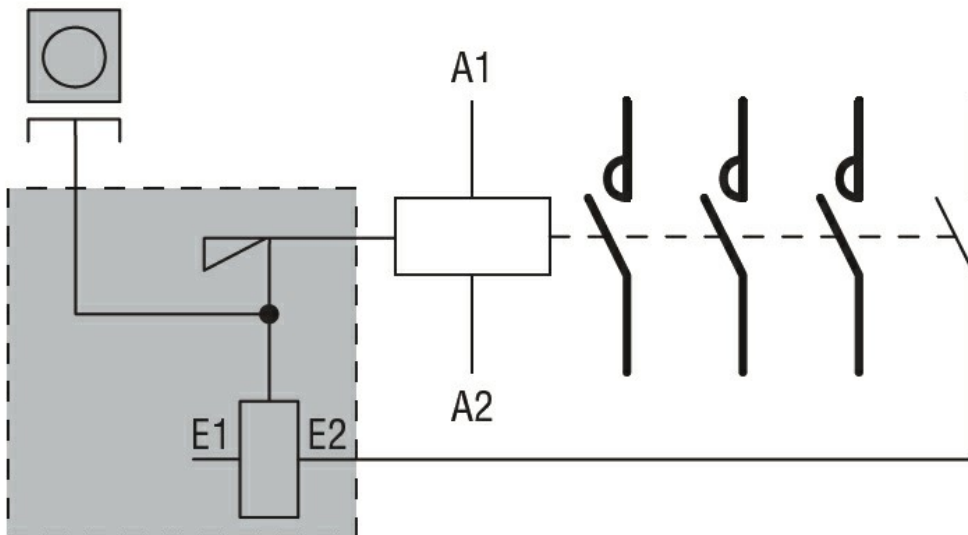

**Dimensions**

**Wiring diagrams**

**Certifications and compliance**

**Compliance**

CSA C22.2 n° 60947-1  
 IEC/EN 60947-1  
 UL 60947-1

**Certificates**

CSA  
 cURus  
 EAC

**ETIM classification**

ETIM 8.0

EC002498 -  
Accessories/spare  
parts for low-  
voltage switch  
technology