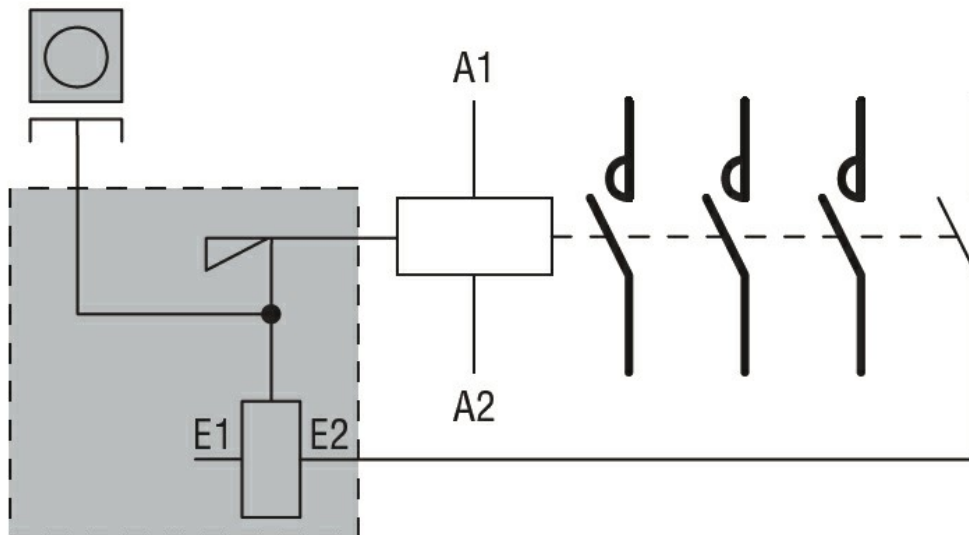

Dimensions

Wiring diagrams

Certifications and compliance

Compliance

CSA C22.2 n° 60947-1
IEC/EN 60947-1
UL 60947-1

Certificates

CSA
cURus
EAC

ETIM classification

ETIM 8.0

EC002498 -
Accessories/spare
parts for low-
voltage switch
technology