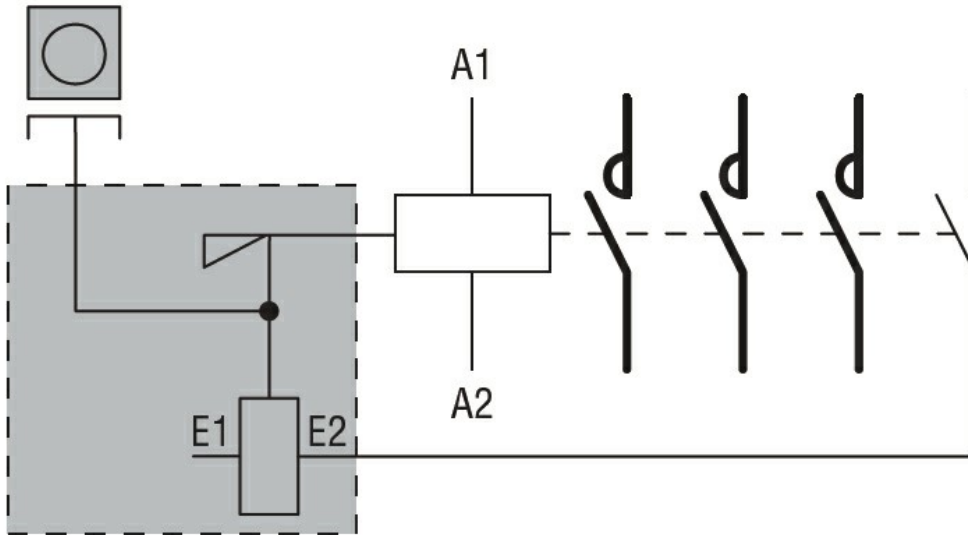

Dimensions

Wiring diagrams

Certifications and compliance

Compliance

CSA C22.2 n° 60947-1
 IEC/EN 60947-1
 UL 60947-1

Certificates

CSA
 cURus
 EAC

ETIM classification

ETIM 8.0

EC002498 -
Accessories/spare
parts for low-
voltage switch
technology