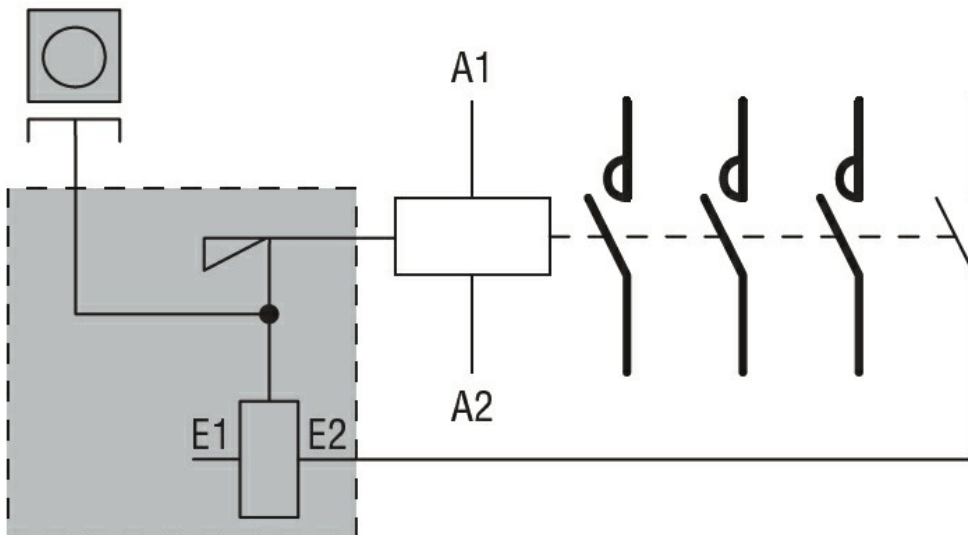

Dimensions

Wiring diagrams

Certifications and compliance

Compliance

CSA C22.2 n° 60947-1
IEC/EN 60947-1
UL 60947-1

Certificates

CSA
cURus
EAC

ETIM classification

ETIM 8.0

EC002498 -
Accessories/spare
parts for low-
voltage switch
technology