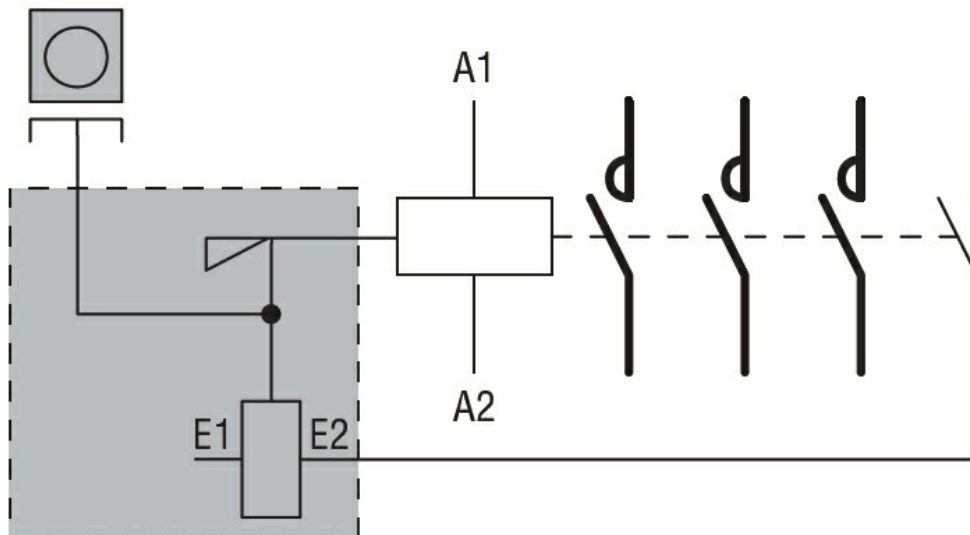

Dimensions

Wiring diagrams

Certifications and compliance

Compliance

CSA C22.2 n° 60947-1
IEC/EN 60947-1
UL 60947-1

Certificates

CSA
cURus
EAC

ETIM classification

ETIM 8.0

EC002498 -
Accessories/spare
parts for low-
voltage switch
technology