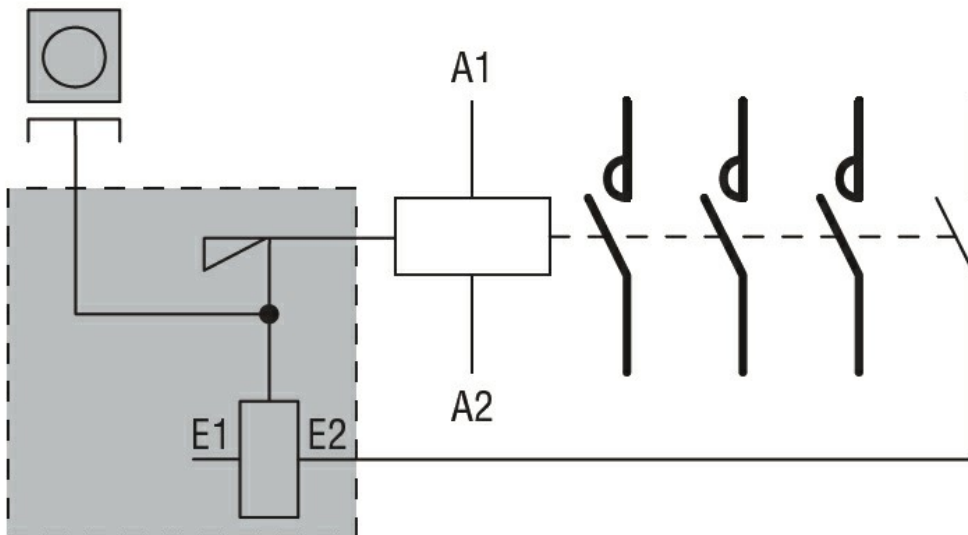

Dimensions

Wiring diagrams

Certifications and compliance

Compliance

CSA C22.2 n° 60947-1
 IEC/EN 60947-1
 UL 60947-1

Certificates

CSA
 cURus
 EAC

ETIM classification

ETIM 8.0

EC002498 -
Accessories/spare
parts for low-
voltage switch
technology