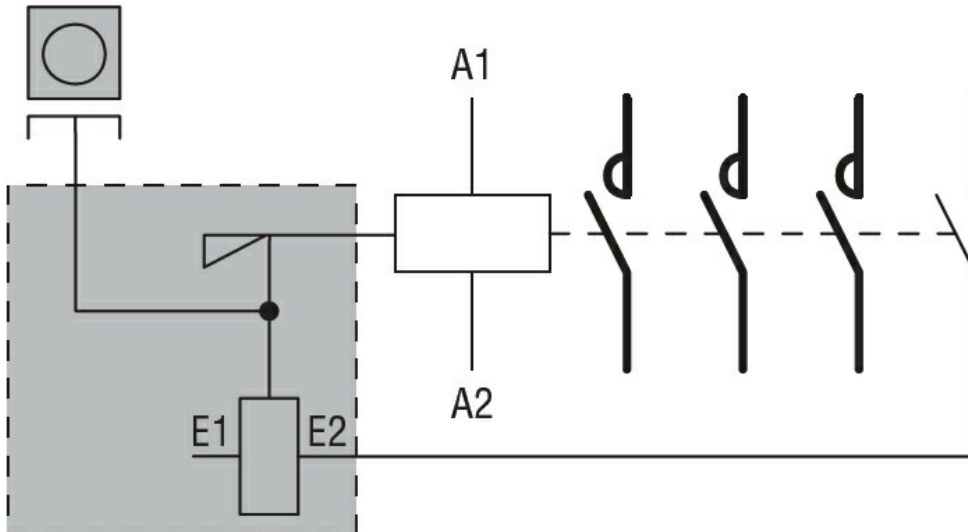

**Dimensions**

**Wiring diagrams**

**Certifications and compliance**

**Compliance**

CSA C22.2 n° 60947-1  
 IEC/EN 60947-1  
 UL 60947-1

**Certificates**

CSA  
 cURus  
 EAC

**ETIM classification**

ETIM 8.0

EC002498 -  
Accessories/spare  
parts for low-  
voltage switch  
technology