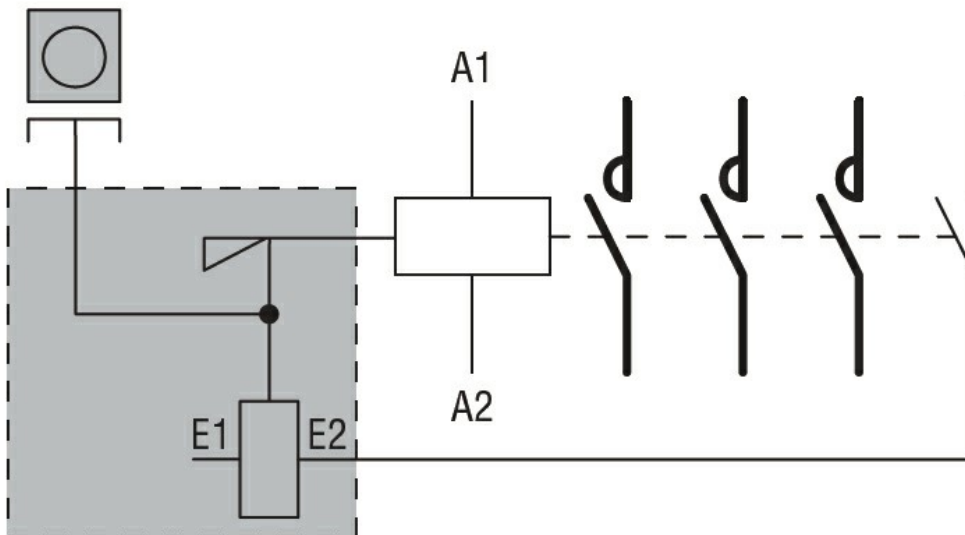

Dimensions

Wiring diagrams

Certifications and compliance

Compliance

CSA C22.2 n° 60947-1
IEC/EN 60947-1
UL 60947-1

Certificates

CSA
cURus
EAC

ETIM classification

ETIM 8.0

EC002498 -
Accessories/spare
parts for low-
voltage switch
technology