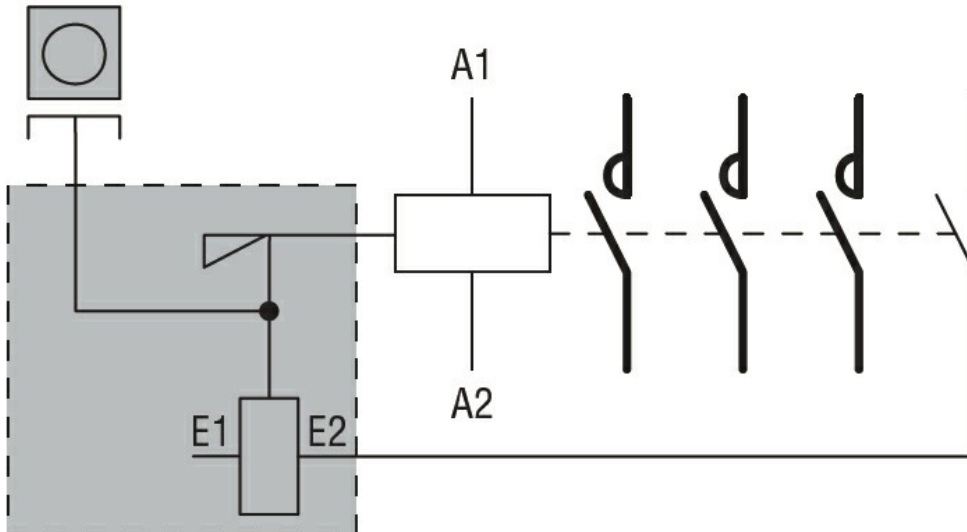

Dimensions

Wiring diagrams

Certifications and compliance

Compliance

CSA C22.2 n° 60947-1
IEC/EN 60947-1
UL 60947-1

Certificates

CSA
cURus
EAC

ETIM classification

ETIM 8.0

EC002498 -
Accessories/spare
parts for low-
voltage switch
technology