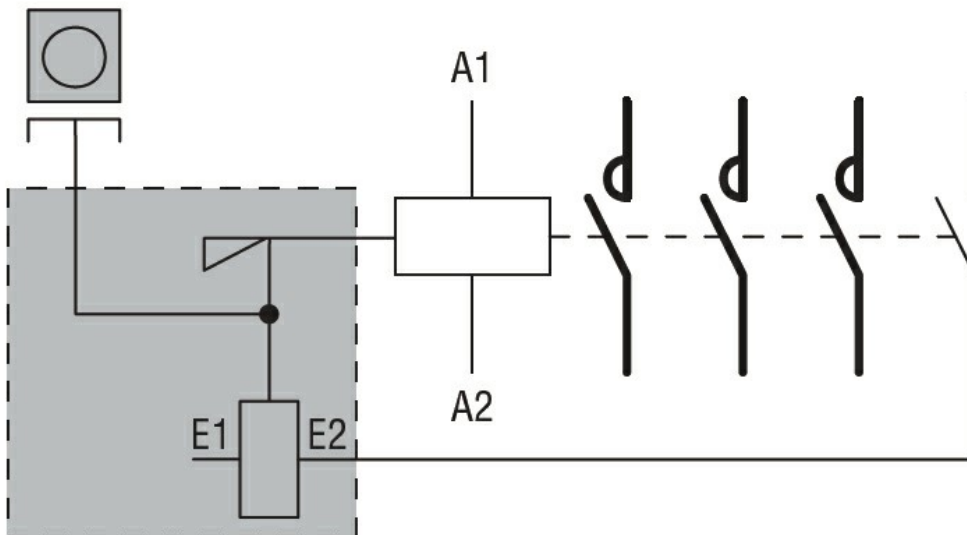

Dimensions

Wiring diagrams

Certifications and compliance

Compliance

CSA C22.2 n° 60947-1
IEC/EN 60947-1
UL 60947-1

Certificates

CSA
cURus
EAC

ETIM classification

ETIM 8.0

EC002498 -
Accessories/spare
parts for low-
voltage switch
technology