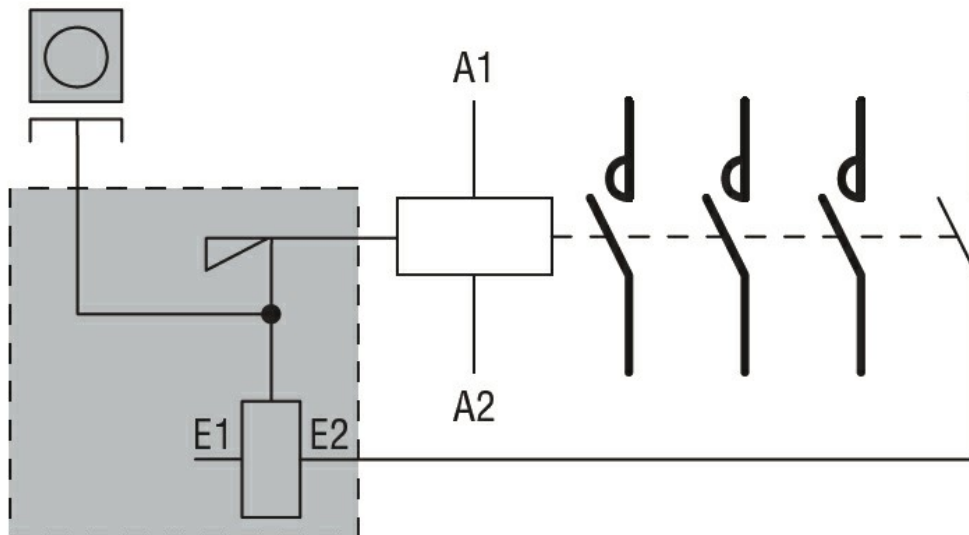

Dimensions

Wiring diagrams

Certifications and compliance

Compliance

CSA C22.2 n° 60947-1
 IEC/EN 60947-1
 UL 60947-1

Certificates

CSA
 cURus
 EAC

ETIM classification

ETIM 8.0

EC002498 -
Accessories/spare
parts for low-
voltage switch
technology