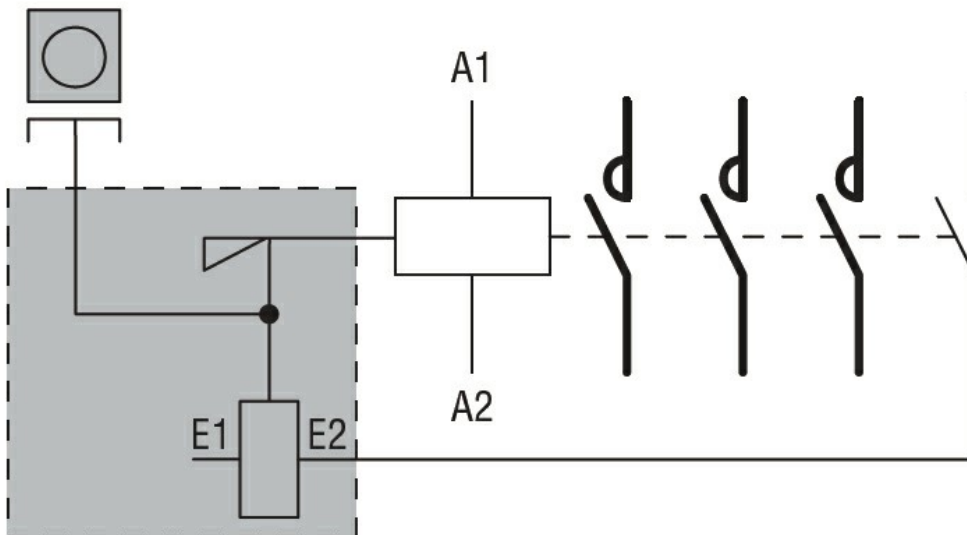

Dimensions

Wiring diagrams

Certifications and compliance

Compliance

CSA C22.2 n° 60947-1
 IEC/EN 60947-1
 UL 60947-1

Certificates

CSA
 cURus
 EAC

ETIM classification

ETIM 8.0

EC002498 -
Accessories/spare
parts for low-
voltage switch
technology