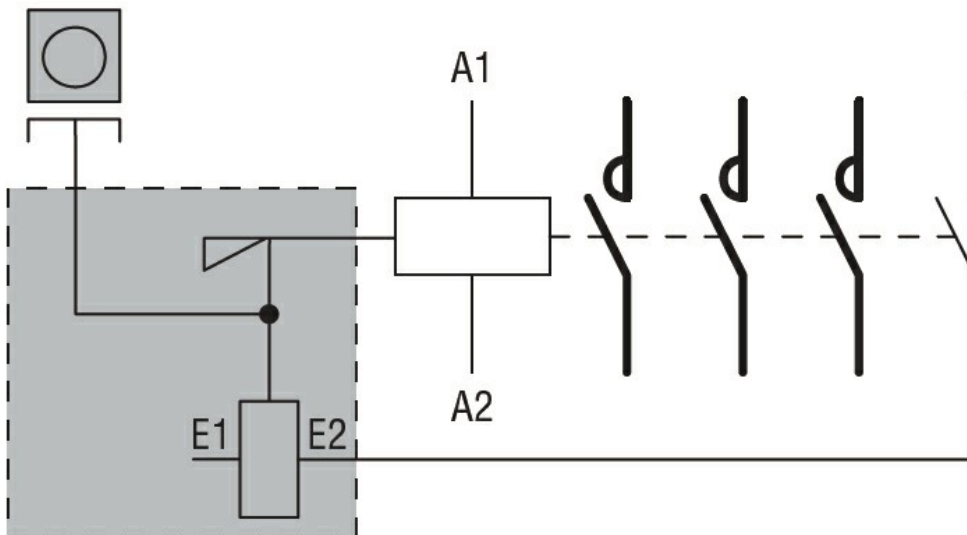

**Dimensions**

**Wiring diagrams**

**Certifications and compliance**

**Compliance**

CSA C22.2 n° 60947-1  
IEC/EN 60947-1  
UL 60947-1

**Certificates**

CSA  
cURus  
EAC

**ETIM classification**

ETIM 8.0

EC002498 -  
Accessories/spare  
parts for low-  
voltage switch  
technology