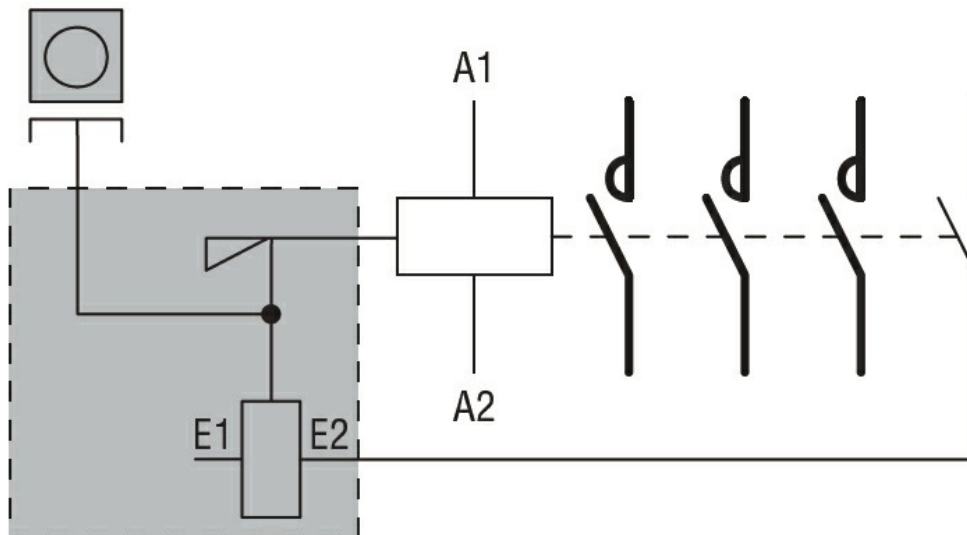

Dimensions

Wiring diagrams

Certifications and compliance

Compliance

CSA C22.2 n° 60947-1
IEC/EN 60947-1
UL 60947-1

Certificates

CSA
cURus
EAC

ETIM classification

ETIM 8.0

EC002498 -
Accessories/spare
parts for low-
voltage switch
technology