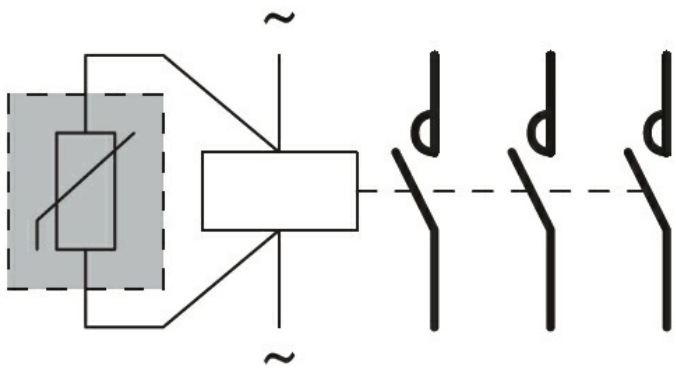

**Contact characteristics**

Tightening torque for terminals	min	Ibin	9
	max	Ibin	9
Tightening torque for coil terminal	min	Ibin	9
	max	Ibin	9

**Dimensions**

**Wiring diagrams**

**Certifications and compliance**

Compliance	CSA C22.2 n° 60947-1
	IEC/EN 60947-1
	UL 60947-1
Certificates	cULus
	EAC

**ETIM classification**

ETIM 8.0

EC002565 -  
Filter circuit coil  
for low-voltage