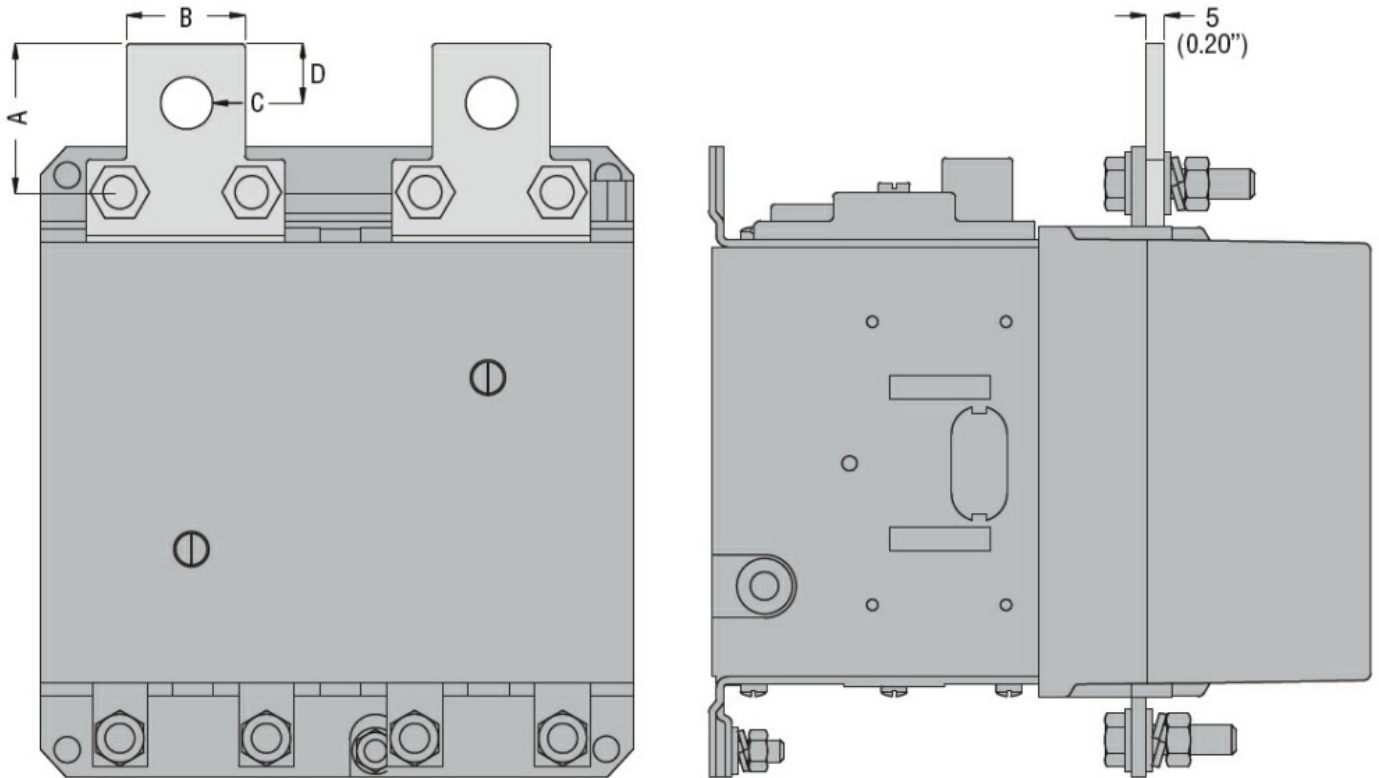

Dimensions

PARALLEL POLE BAR	A	B	C	D
BA1594	45 (1.77")	32 (1.26")	Ø14 (0.55")	16 (0.63")
BA1720	53 (2.09")	50 (1.97")	Ø18 (0.71")	20 (0.79")

Certifications and compliance

Certificates

/

ETIM classification

ETIM 8.0

EC002498 -
Accessories/spare
parts for low-
voltage switch
technology