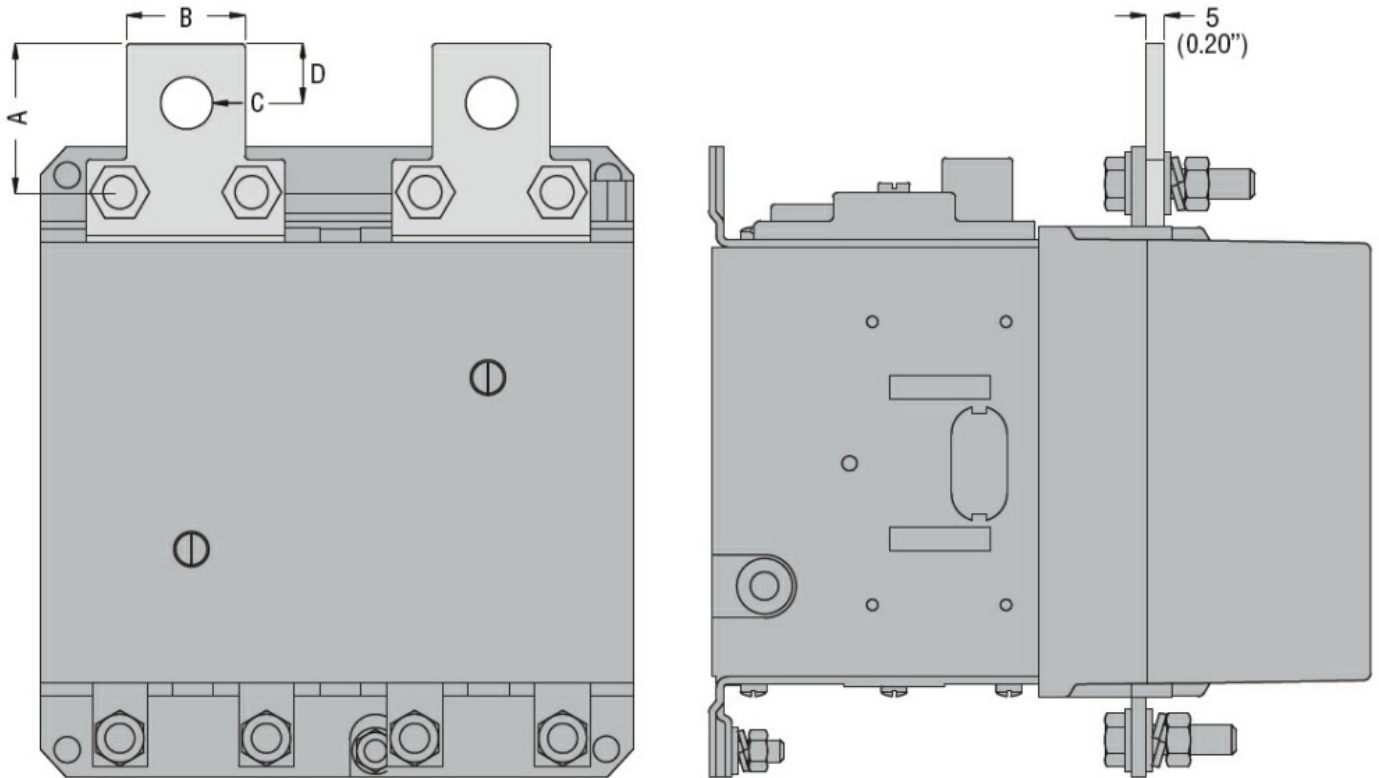

Dimensions

PARALLEL POLE BAR	A	B	C	D
BA1594	45 (1.77")	32 (1.26")	Ø14 (0.55")	16 (0.63")
BA1720	53 (2.09")	50 (1.97")	Ø18 (0.71")	20 (0.79")

Certifications and compliance

Certificates

/

ETIM classification

ETIM 8.0

EC002498 -
 Accessories/spare
 parts for low-
 voltage switch
 technology