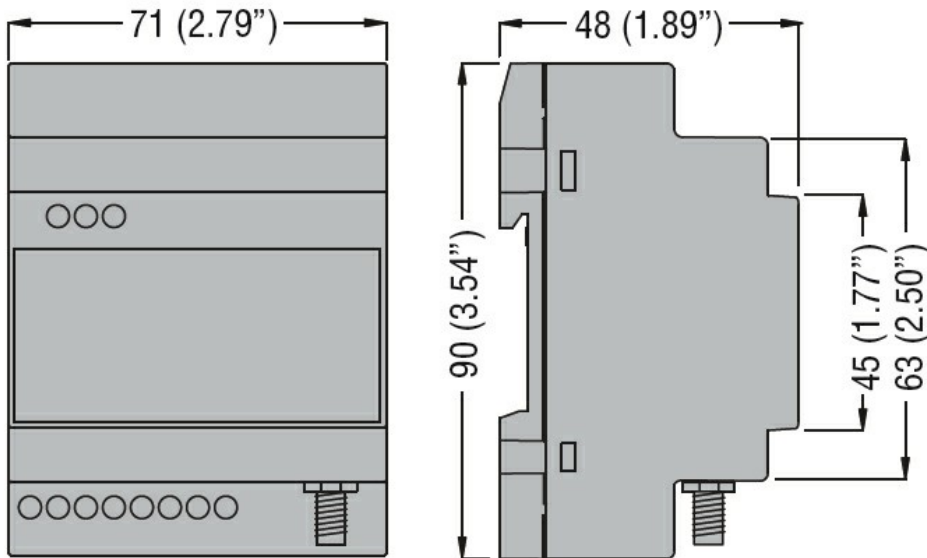

GSM modem
 EXCGSM01

Product designation
 Product type designation

General characteristics

Description

Remote control and monitoring
 GSM modem via SMS

Functions

GSM modem

Dimensions